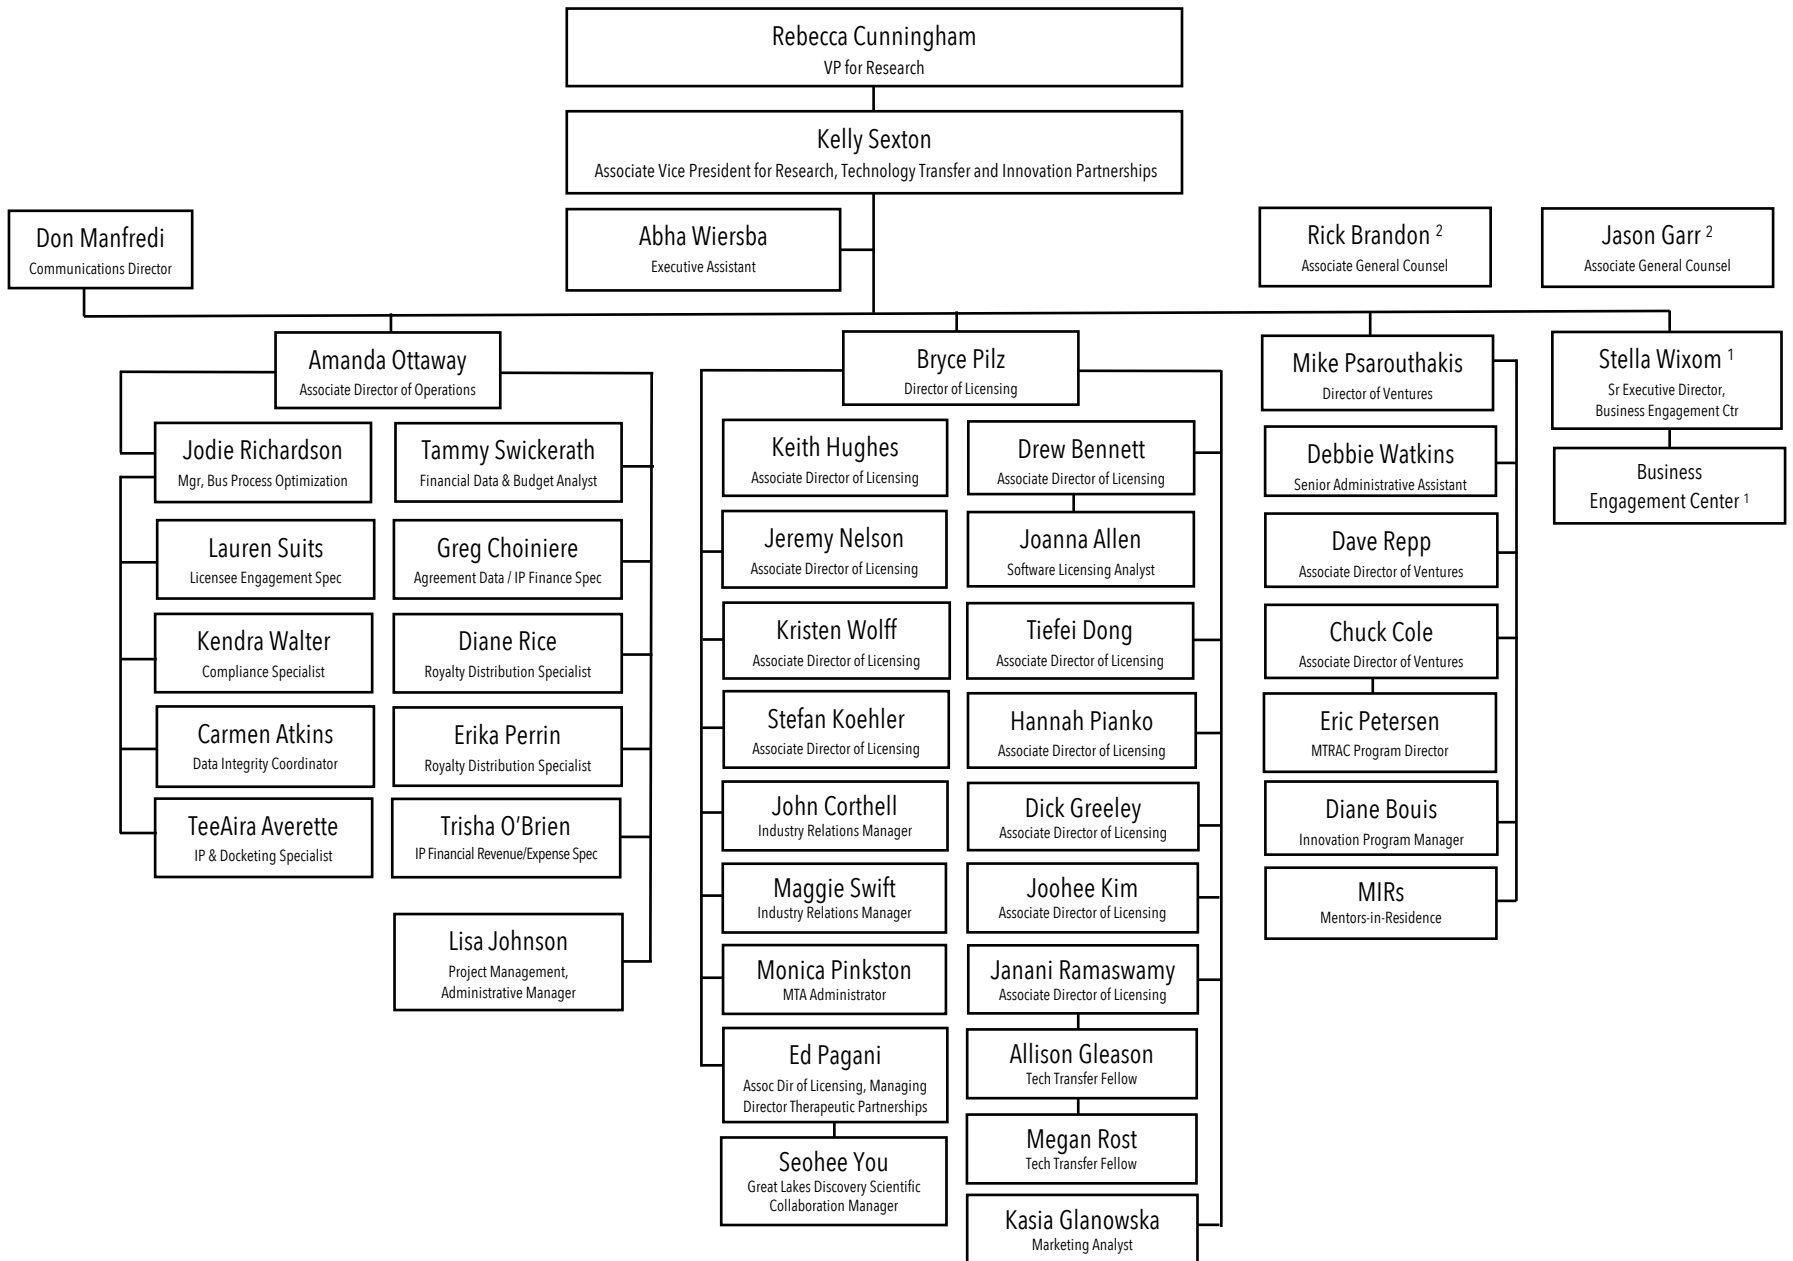

U-M Tech Transfer Organizational Chart

Also reports to the Office of University Development ¹

Reports to the Office of General Counsel ²